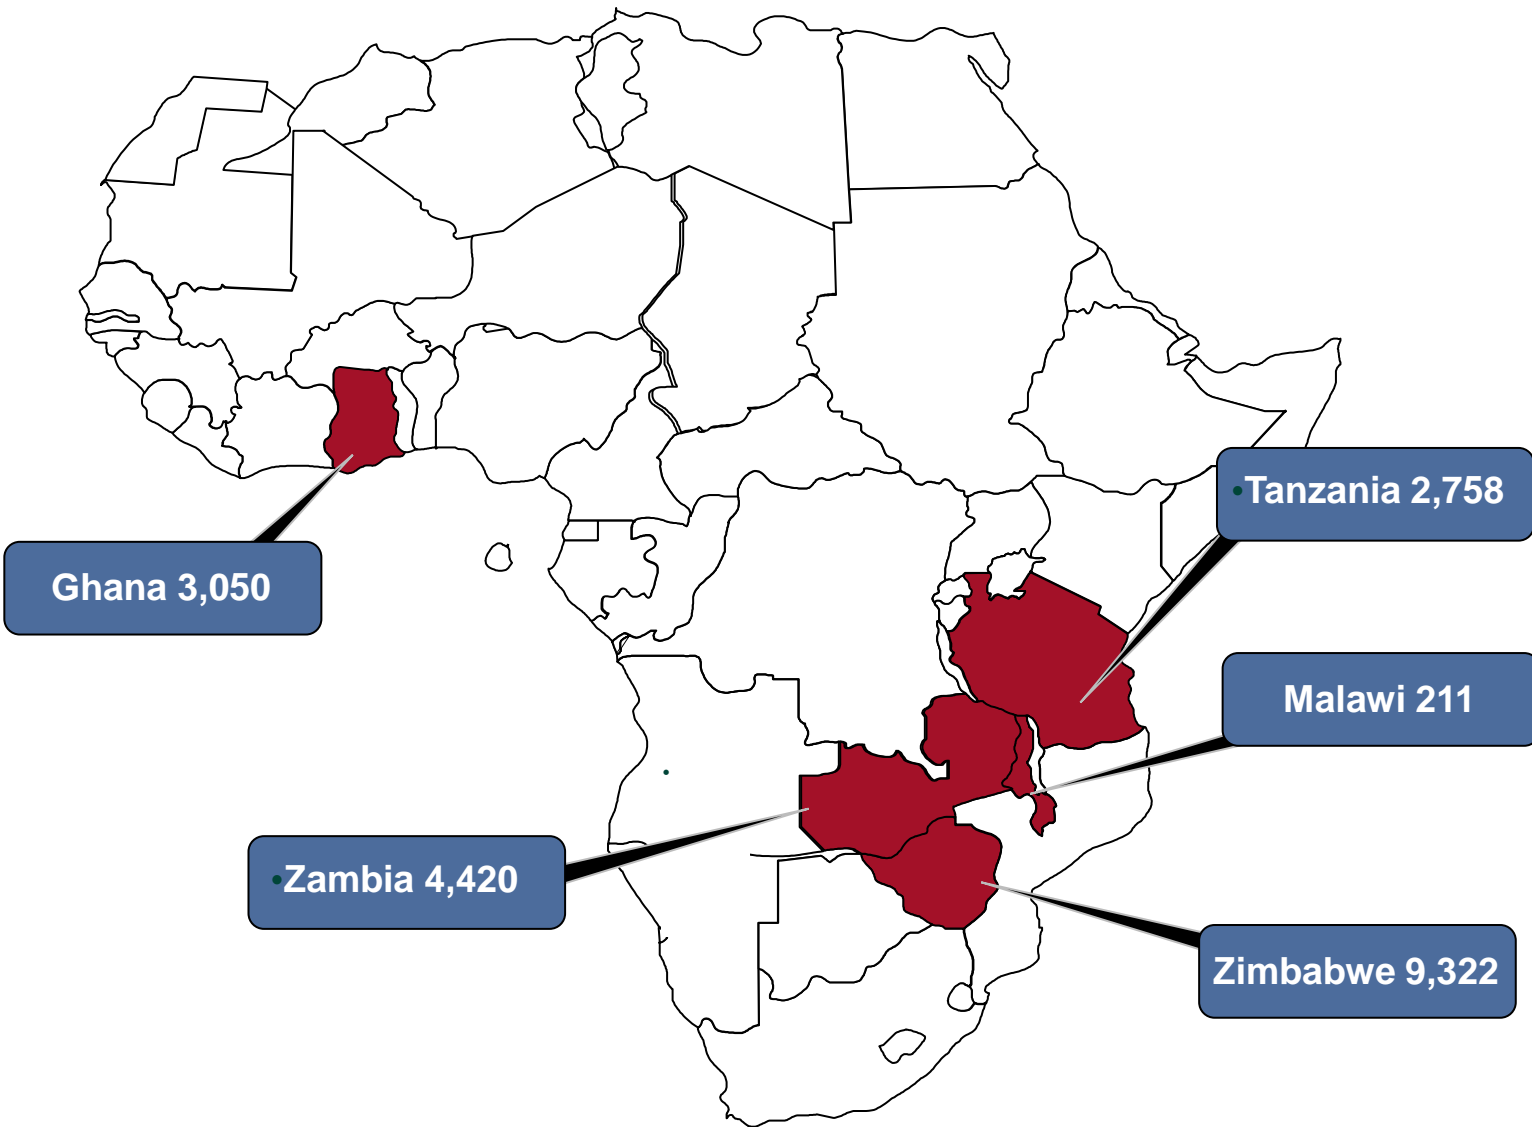

Mentoring and Belonging

Global Youth Economic Opportunities Conference

Abigail Kaindu and Catherine Boyce

11 September 2013

Peer Support is at the Heart of Cama – a Growing Network with over 19,000 Members

Peer Mentoring for Entrepreneurship

Balchisu Iddrisu, CEO of Bafafa Foods

Foundations of Effective Mentoring

	Peers	More Experienced
• Trust - a safe space and honesty	✓	✓
• Connection (similar background)	✓	
• Encouragement	✓	✓
• Empathy	✓	✓
• Problem-solving	✓	✓
• Expertise		✓
• Connections		✓